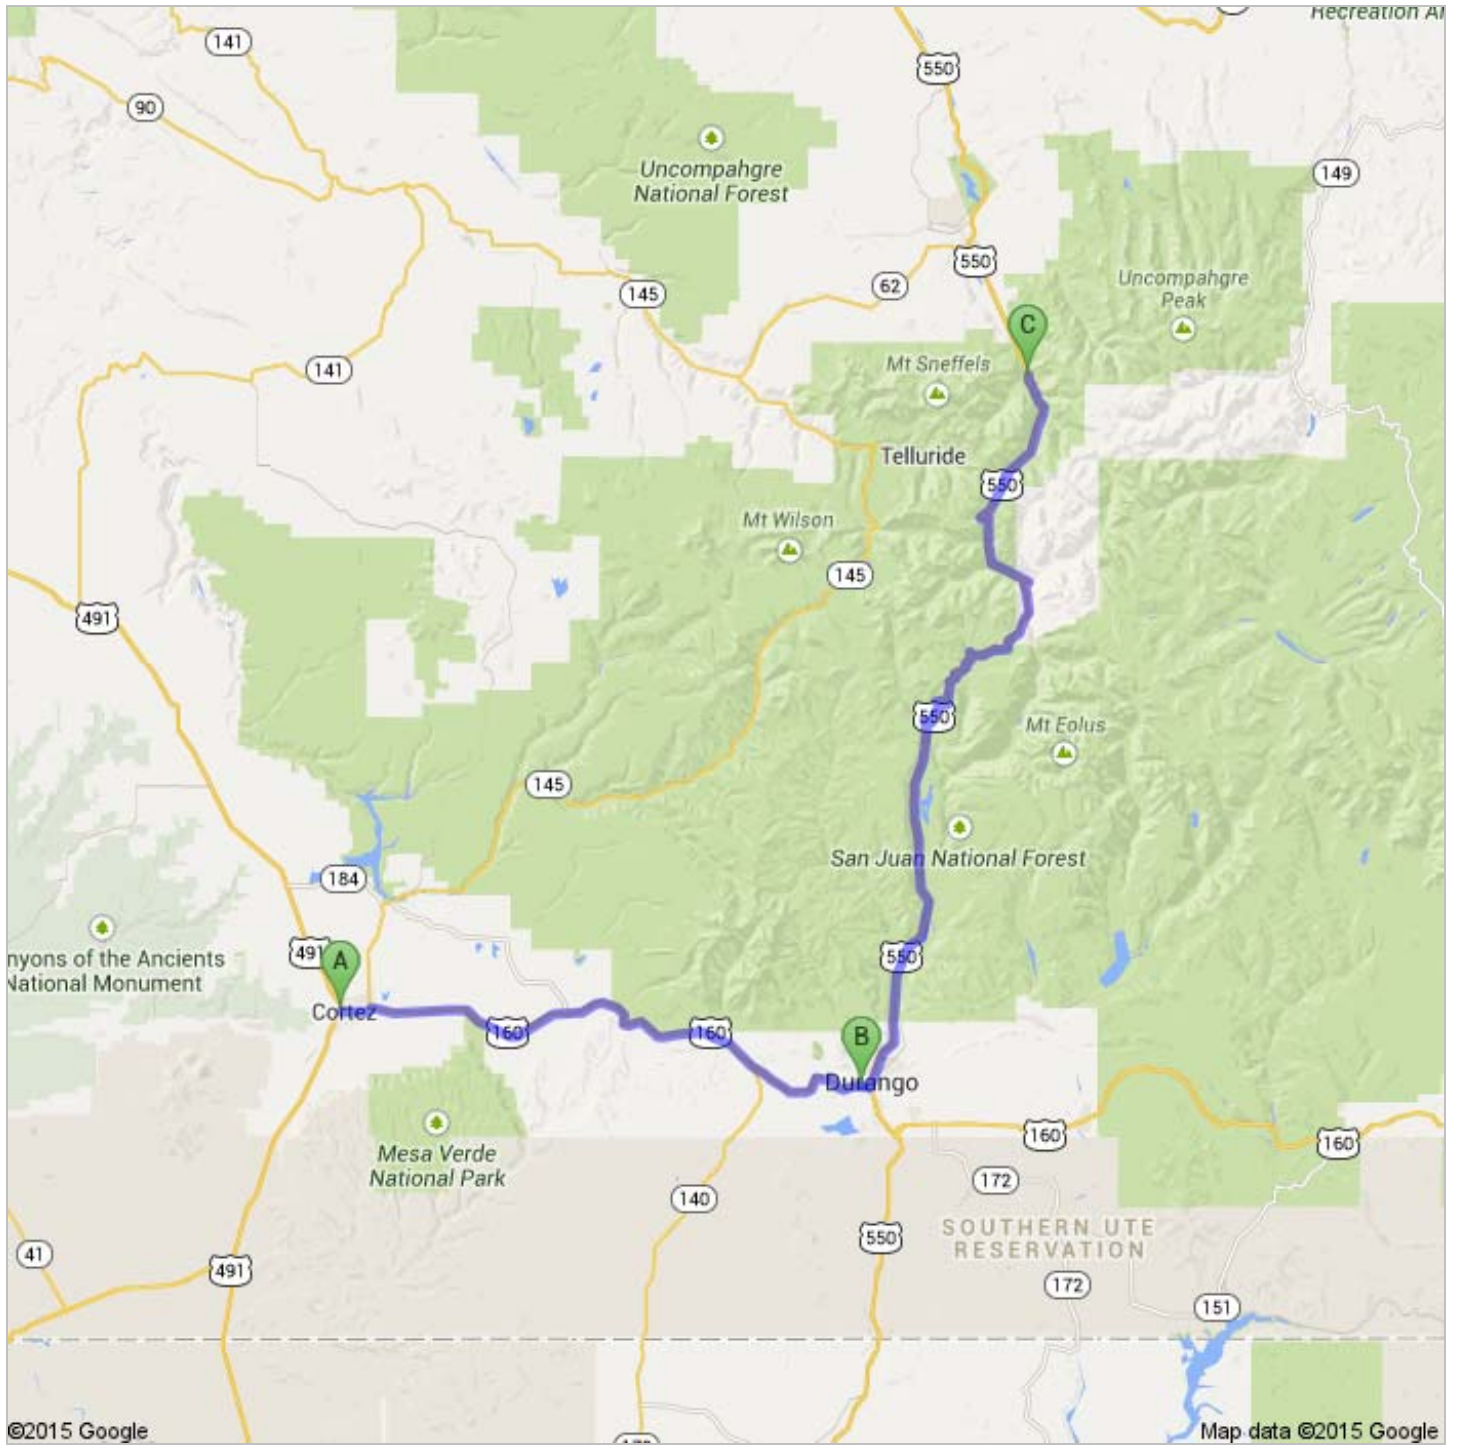

Directions to 3rd St/Main St 116 mi – about 2 hours 26 mins

A N Broadway

- 1. Head **northeast** on **N Broadway** go 167 ft
total 167 ft
-  2. Sharp right onto **N Pinon Dr** go 0.2 mi
total 0.3 mi
-  3. Slight left onto **US-160 E/W Main St**
Continue to follow US-160 E go 44.6 mi
total 44.8 mi
About 47 mins

Total: 44.8 mi – about 48 mins

B US-160 E total 0.0 mi

-  4. Head **east** on **US-160 E** toward **Tech Center Dr** go 0.5 mi
total 0.5 mi
About 1 min
-  5. **US-160 E** turns left and becomes **Camino Del Rio** go 0.8 mi
total 1.3 mi
About 2 mins
-  6. Continue onto **US-550 N/N Main Ave** go 47.4 mi
total 48.7 mi
Continue to follow US-550 N
About 57 mins
-  7. Slight left to stay on **US-550 N** go 23.0 mi
total 71.6 mi
About 38 mins

Total: 71.6 mi – about 1 hour 39 mins

C 3rd St/Main St

These directions are for planning purposes only. You may find that construction projects, traffic, weather, or other events may cause conditions to differ from the map results, and you should plan your route accordingly. You must obey all signs or notices regarding your route.

Map data ©2015 Google

Directions weren't right? Please find your route on maps.google.com and click "Report a problem" at the bottom left.