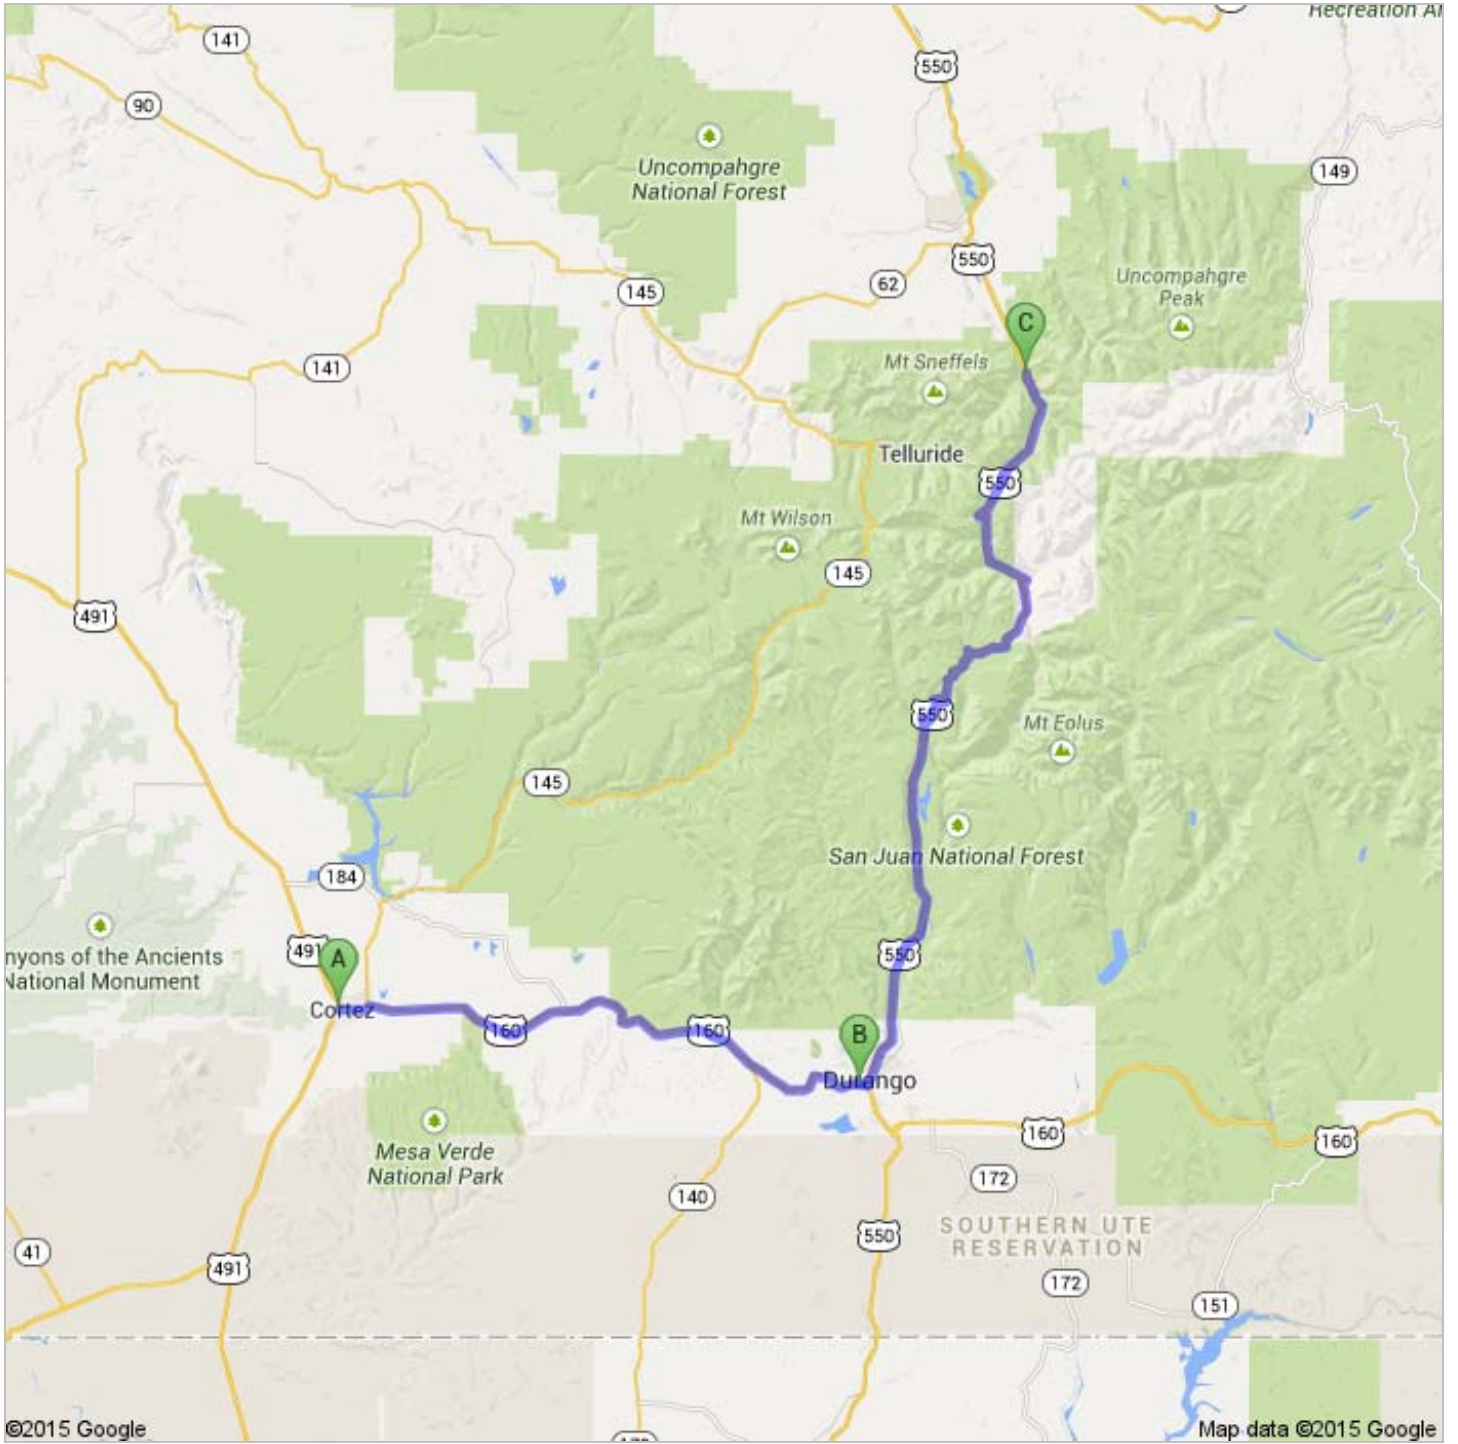

Directions to 3rd St/Main St
116 mi – about 2 hours 26 mins

©2015 Google

Map data ©2015 Google

A N Broadway

1. Head **northeast** on **N Broadway** go 167 ft
total 167 ft

 2. Sharp right onto **N Pinon Dr** go 0.2 mi
total 0.3 mi

 3. Slight left onto **US-160 E/W Main St**
Continue to follow US-160 E go 44.6 mi
total 44.8 mi
About 47 mins

Total: 44.8 mi – about 48 mins

B US-160 E total 0.0 mi

 4. Head **east** on **US-160 E** toward **Tech Center Dr** go 0.5 mi
total 0.5 mi
About 1 min

 5. **US-160 E** turns left and becomes **Camino Del Rio** go 0.8 mi
total 1.3 mi
About 2 mins

 6. Continue onto **US-550 N/N Main Ave** go 47.4 mi
total 48.7 mi
Continue to follow US-550 N
About 57 mins

 7. Slight left to stay on **US-550 N** go 23.0 mi
total 71.6 mi
About 38 mins

Total: 71.6 mi – about 1 hour 39 mins

C 3rd St/Main St

These directions are for planning purposes only. You may find that construction projects, traffic, weather, or other events may cause conditions to differ from the map results, and you should plan your route accordingly. You must obey all signs or notices regarding your route.