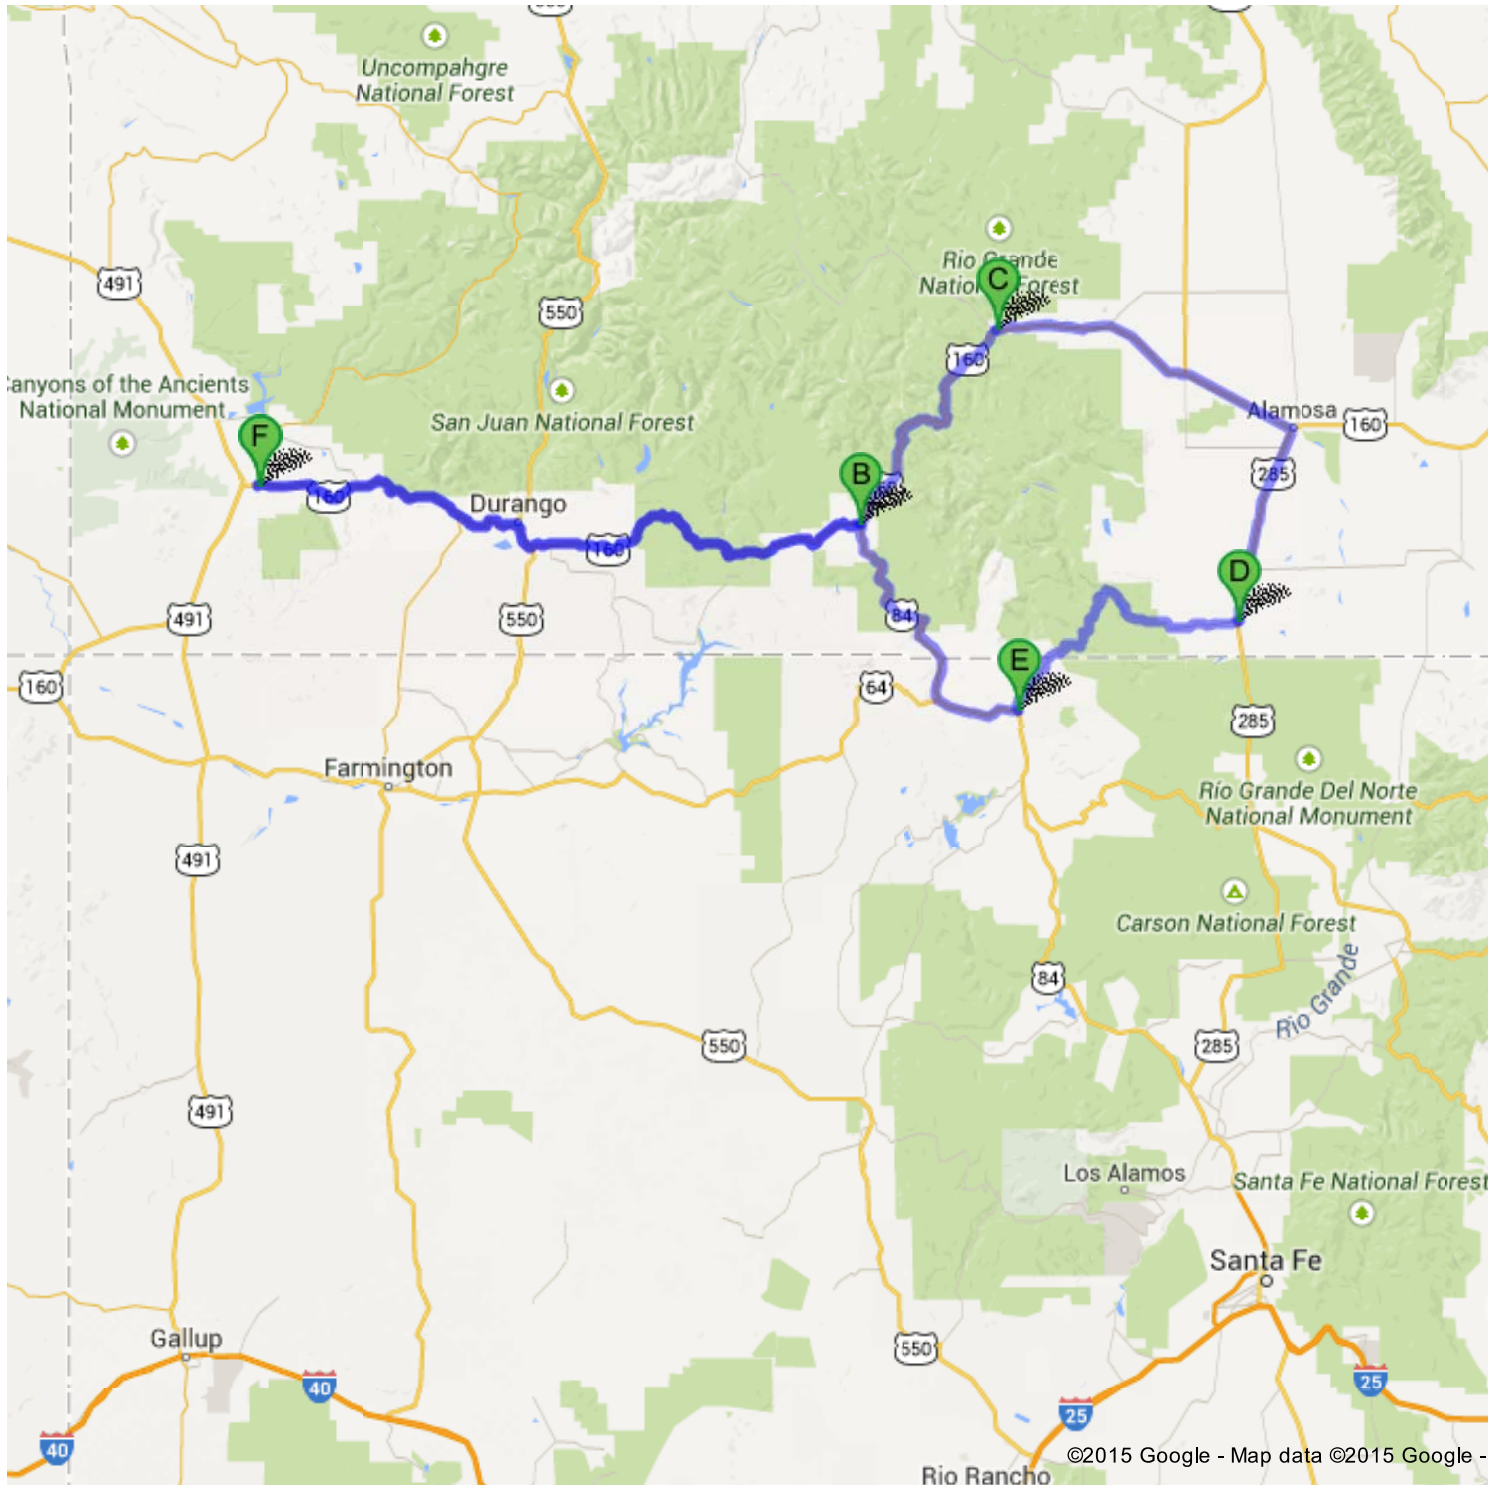

Directions to E Main St
419 mi – about 7 hours 34 mins

 E Main St

 1. Head **northeast** on **US-160 E/E Main St** toward **Trinity Ave** go 43.3 mi
Continue to follow US-160 E total 43.3 mi
About 43 mins

 2. Slight right onto **US-160 E/Camino Del Rio** go 60.3 mi
Continue to follow US-160 E total 104 mi
About 1 hour 7 mins

Total: **104 mi** – about **1 hour 51 mins**

 US-160 E

total 0.0 mi

 3. Head **northeast** on **US-160 E** go 41.4 mi
About 46 mins total 41.4 mi

Total: **41.4 mi** – about **46 mins**

 US-160 E

total 0.0 mi

 4. Head **east** on **US-160 E** go 46.6 mi
About 51 mins total 46.6 mi

 5. Turn right onto **US-285 S** go 28.9 mi
About 31 mins total 75.5 mi

Total: **75.5 mi** – about **1 hour 22 mins**

 US-285 S

total 0.0 mi

 6. Head **southwest** on **CO-17 S** toward **Co Rd 13** go 38.9 mi
Entering New Mexico total 38.9 mi
About 44 mins

 7. Continue onto **NM-17 S** go 9.5 mi
About 12 mins total 48.4 mi